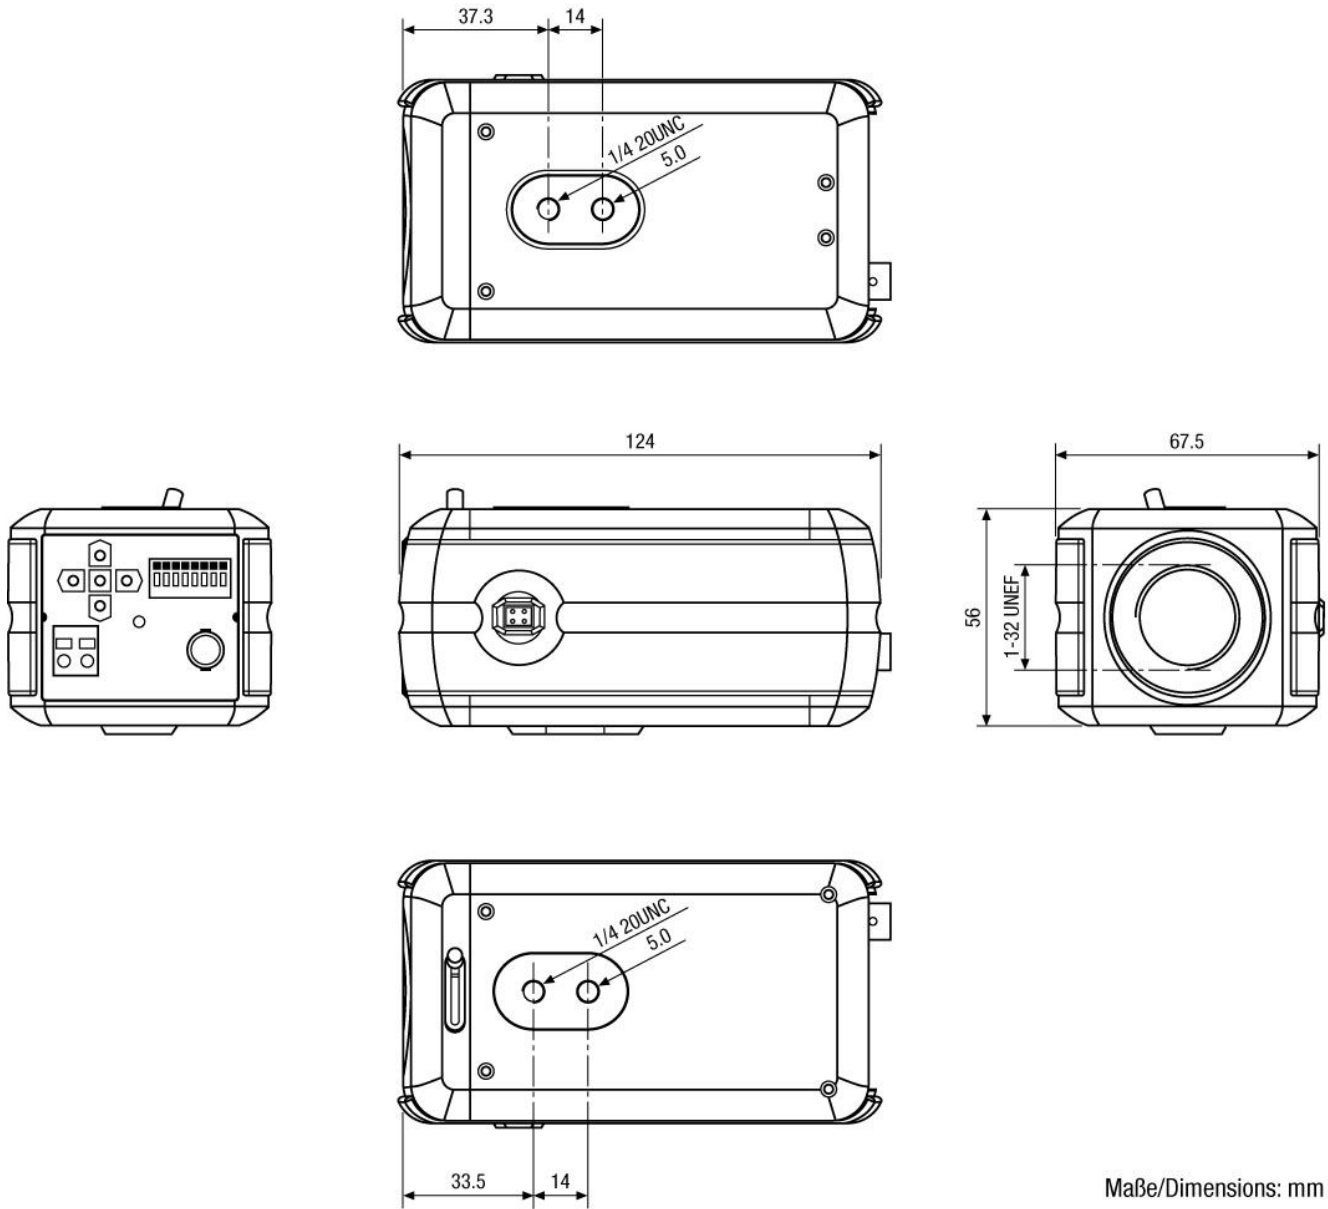

Specifications (continued)

Digital Noise Reduction (DNR)	2D-DNR
Backlight compensation	BLC, HLC
Wide Dynamic Range (WDR)	D-WDR
White balance	ATW, one push, Anti CR, manual
IR cut filter	switchable
Day/Night switching	auto, On, Off
Privacy zones masking	4 areas, masking, X/Y start/end
OSD function control	AGC, AWB, motion detection, BLC/HLC, digital noise reduction (DNR), privacy zones, brightness, language, day&night
Menu languages	German, English, French, Spanish, Portugese, Japanese, Russian
Text display	52 character labels
Brightness	selectable
Sharpness correction	selectable
Activity detection	yes
Motion detector	4 zones, ON/OFF switchable
Mirror function	H-flip
Digital zoom	no
Analysis functions	motion detection
e-PTZ support	no
Lens mount	CS/C mount
Iris control	DC, manual
Auto exposure	Automatic/Manual Shutter/AGC
Illumination	no
Video outputs	composite (CVBS)
Video outputs	1Vp-p, (C)VBS, 75ohms, BNC
External connections	video (BNC), voltage input
Serial interfaces	no
Alarm inputs	no
Alarm outputs	no
Supply voltage	12VDC, 24VAC
Power consumption	3.6W
Colour	Pantone 877C, Side wings: Pantone Cool Gray 11C
Protection rating	-
Temperature range (operation)	-10°C ~ +50°C
Dimensions (HxWxD)	56x67,5x124
Weight	270g
Parts supplied	manual, C/CS adapter, 4-pin lens plug
Certificates	CE

Technical Drawing

Maße/Dimensions: mm

Your partner for eneo products: